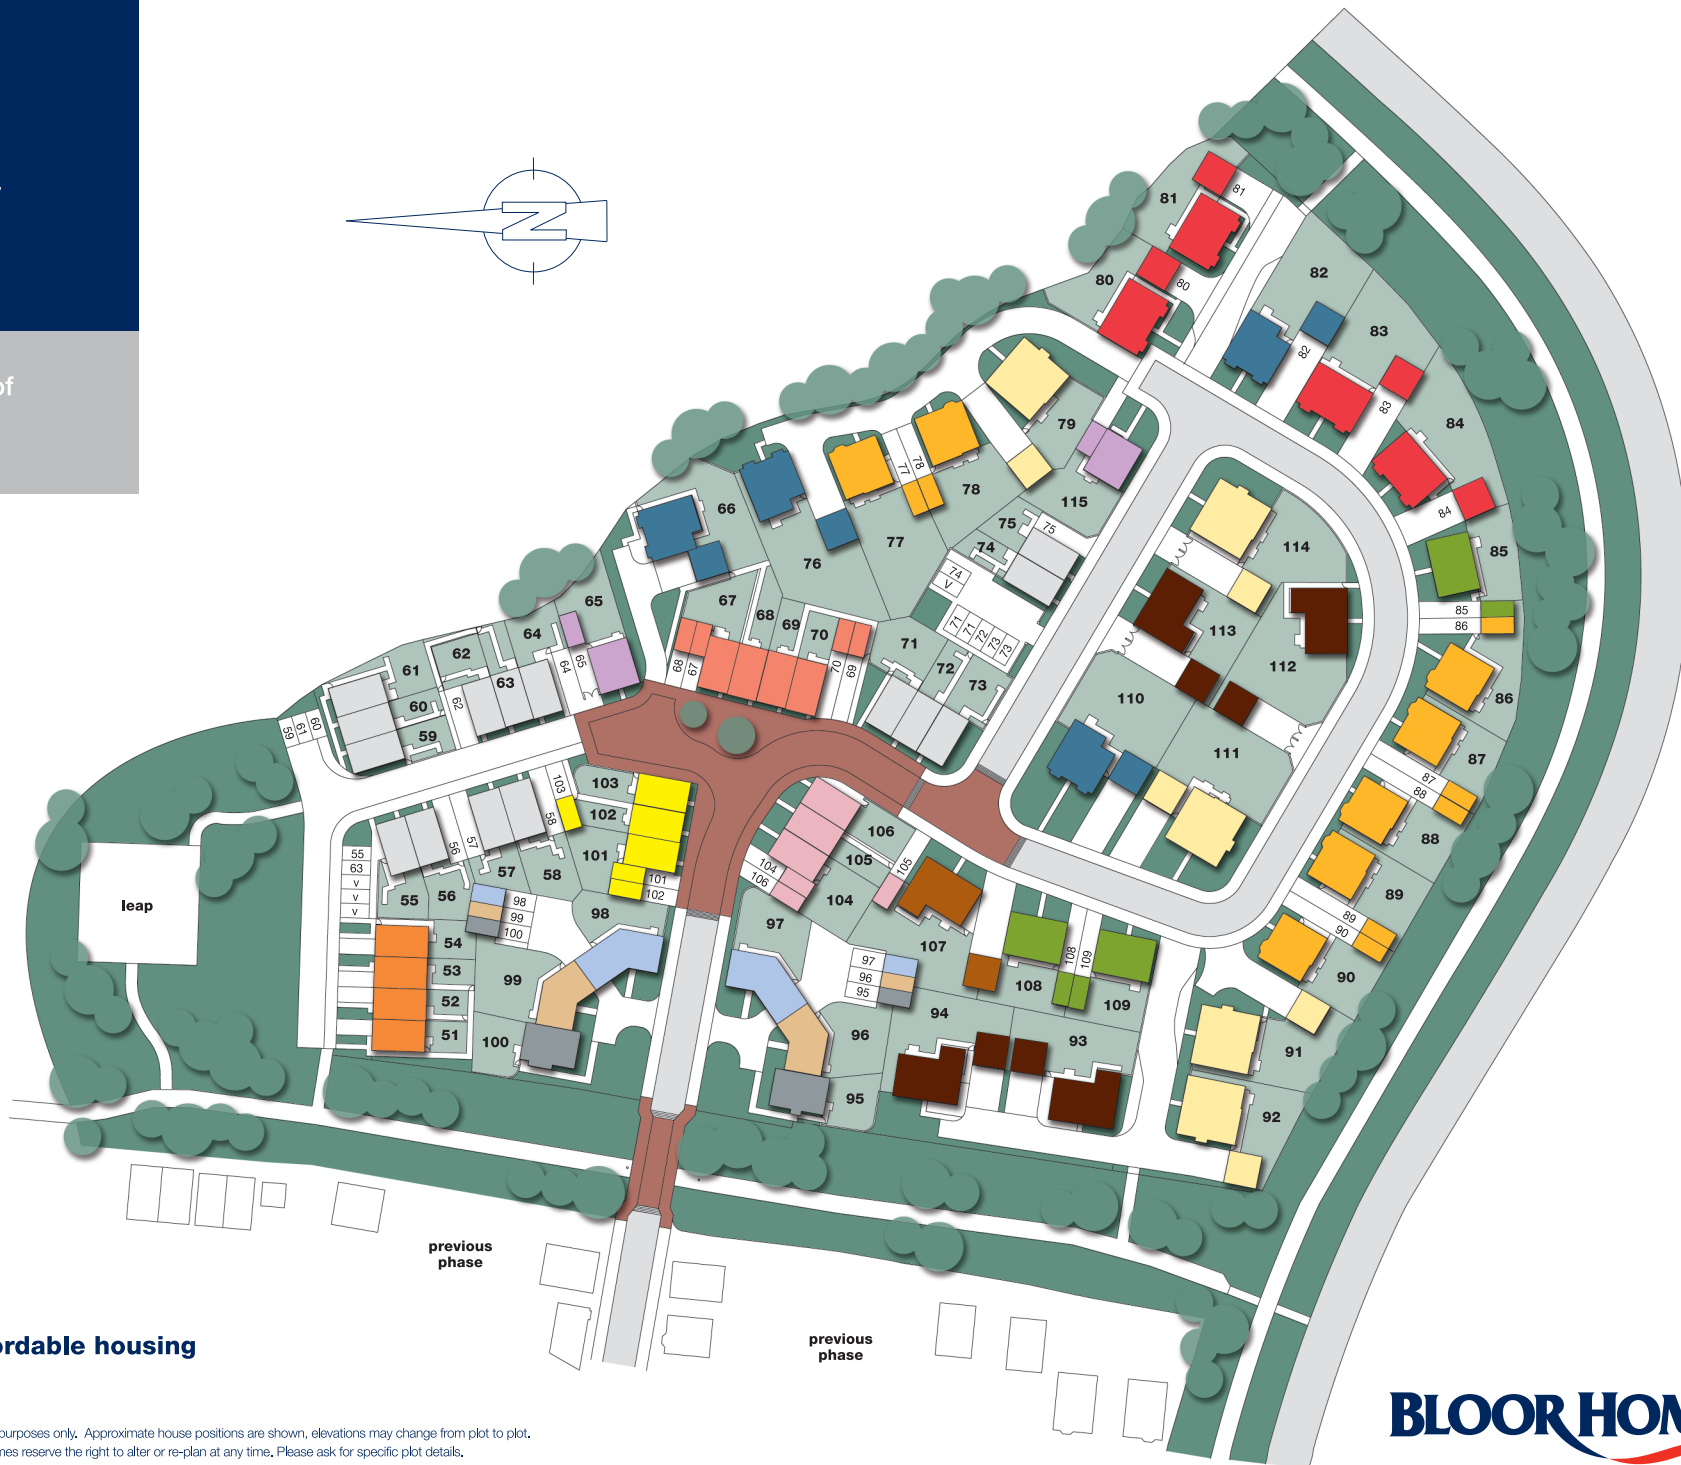

the gateway

phase 2, east melksham

a development consisting of 3, 4 & 5 bedroom homes

-  **arden**
-  **oldfield**
-  **oxbridge**
-  **thursley**
-  **broadway**
-  **didbrook**
-  **eastcote**
-  **fenwick**
-  **hamilton**
-  **hawthorne**
-  **rearsby**
-  **upton**
-  **kingsbury**
-  **willerby**

 **affordable housing**

This development layout is not to scale and is for information purposes only. Approximate house positions are shown, elevations may change from plot to plot. Hard and soft landscaping shown is indicative only, Bloor Homes reserve the right to alter or re-plan at any time, Please ask for specific plot details.