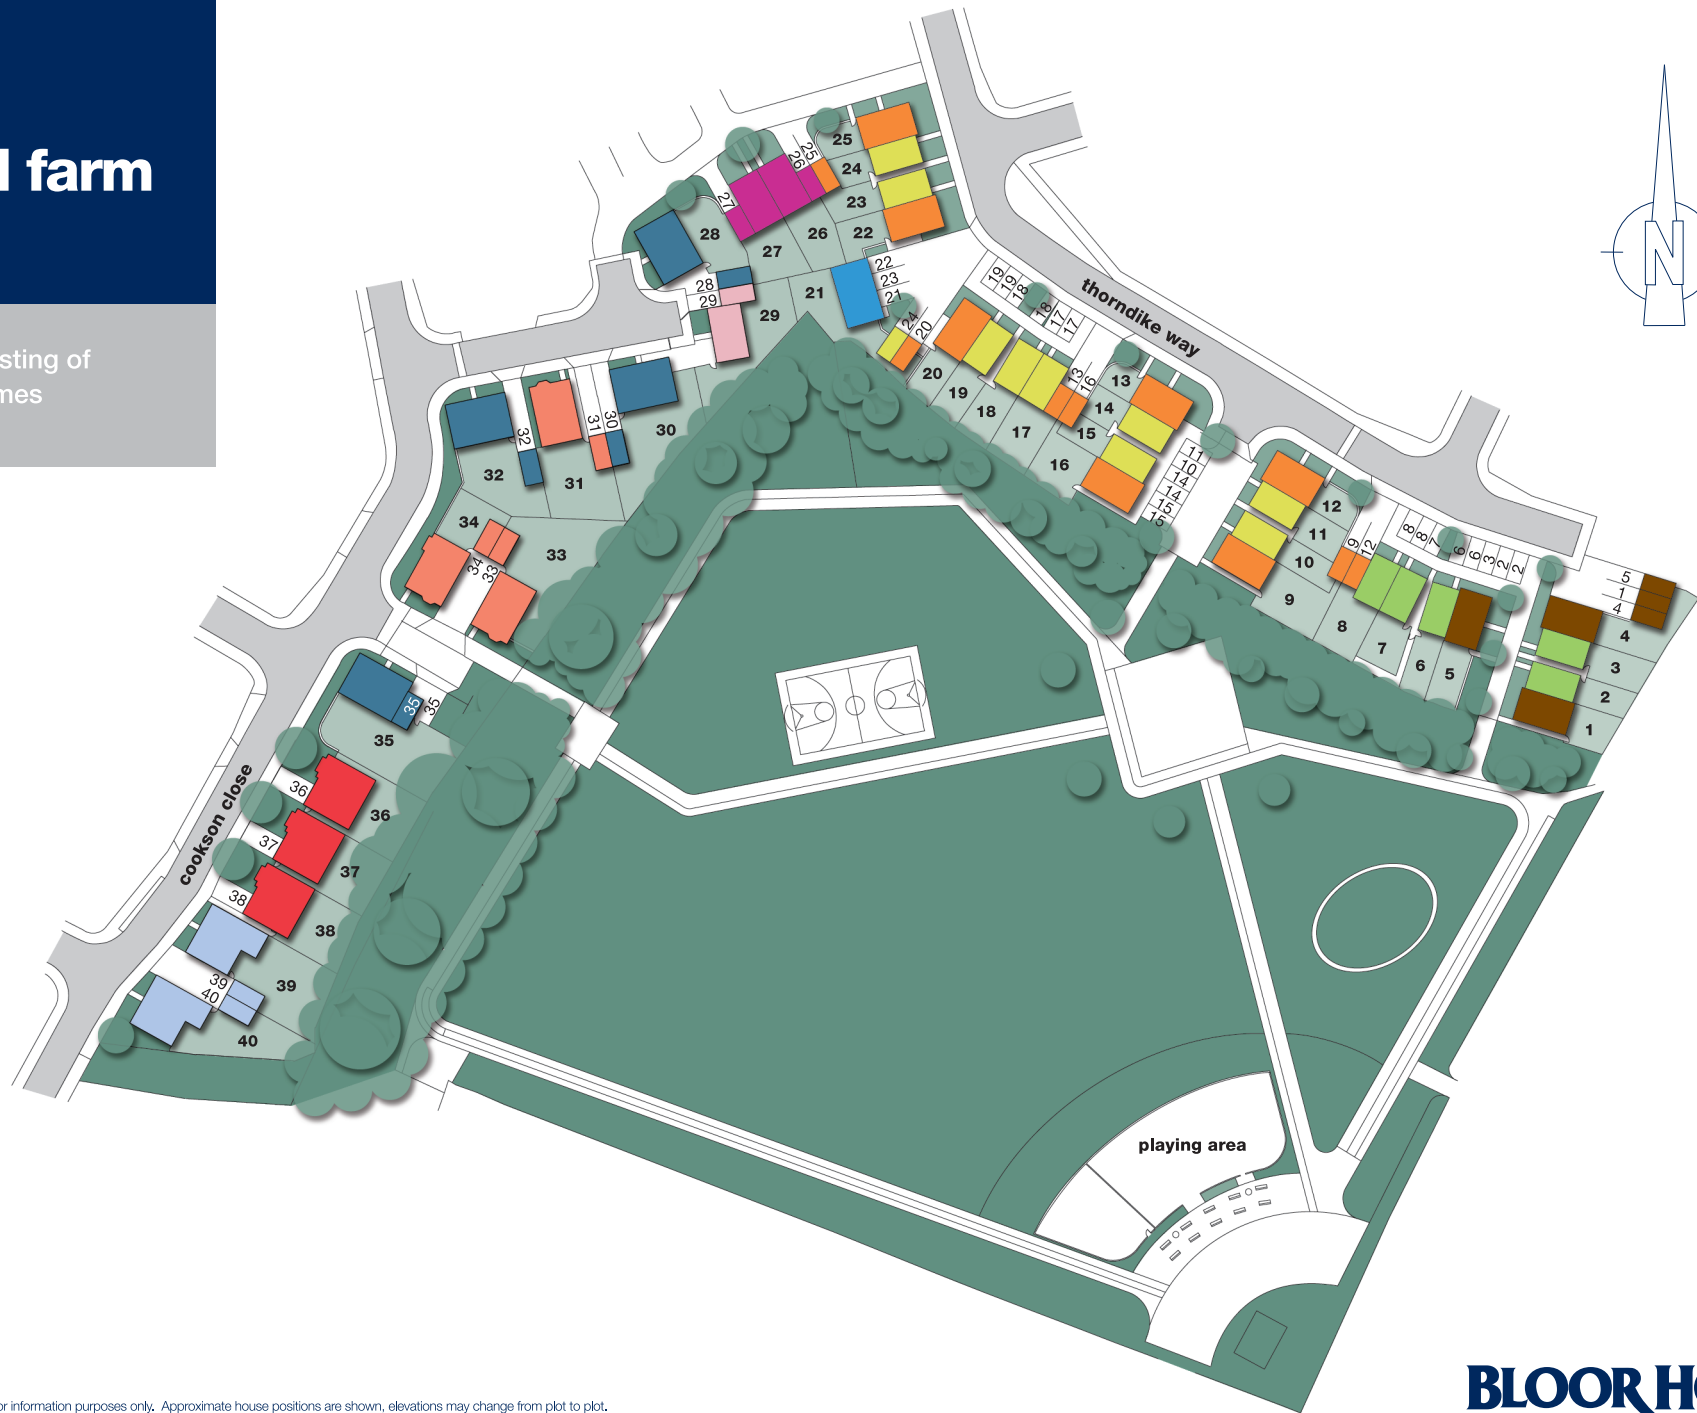

# rosewood farm

burnham on sea

a development consisting of  
2, 3 & 4 bedroom homes

-  **radleigh**
-  **marford**
-  **marford sp**
-  **thursley**
-  **sedgley**
-  **langley**
-  **langley sp**
-  **almeley**
-  **dursley**
-  **hamilton**
-  **shenstone**

This development layout is not to scale and is for information purposes only. Approximate house positions are shown, elevations may change from plot to plot. Hard and soft landscaping shown is indicative only, Bloor Homes reserve the right to alter or re-plan at any time, Please ask for specific plot details.