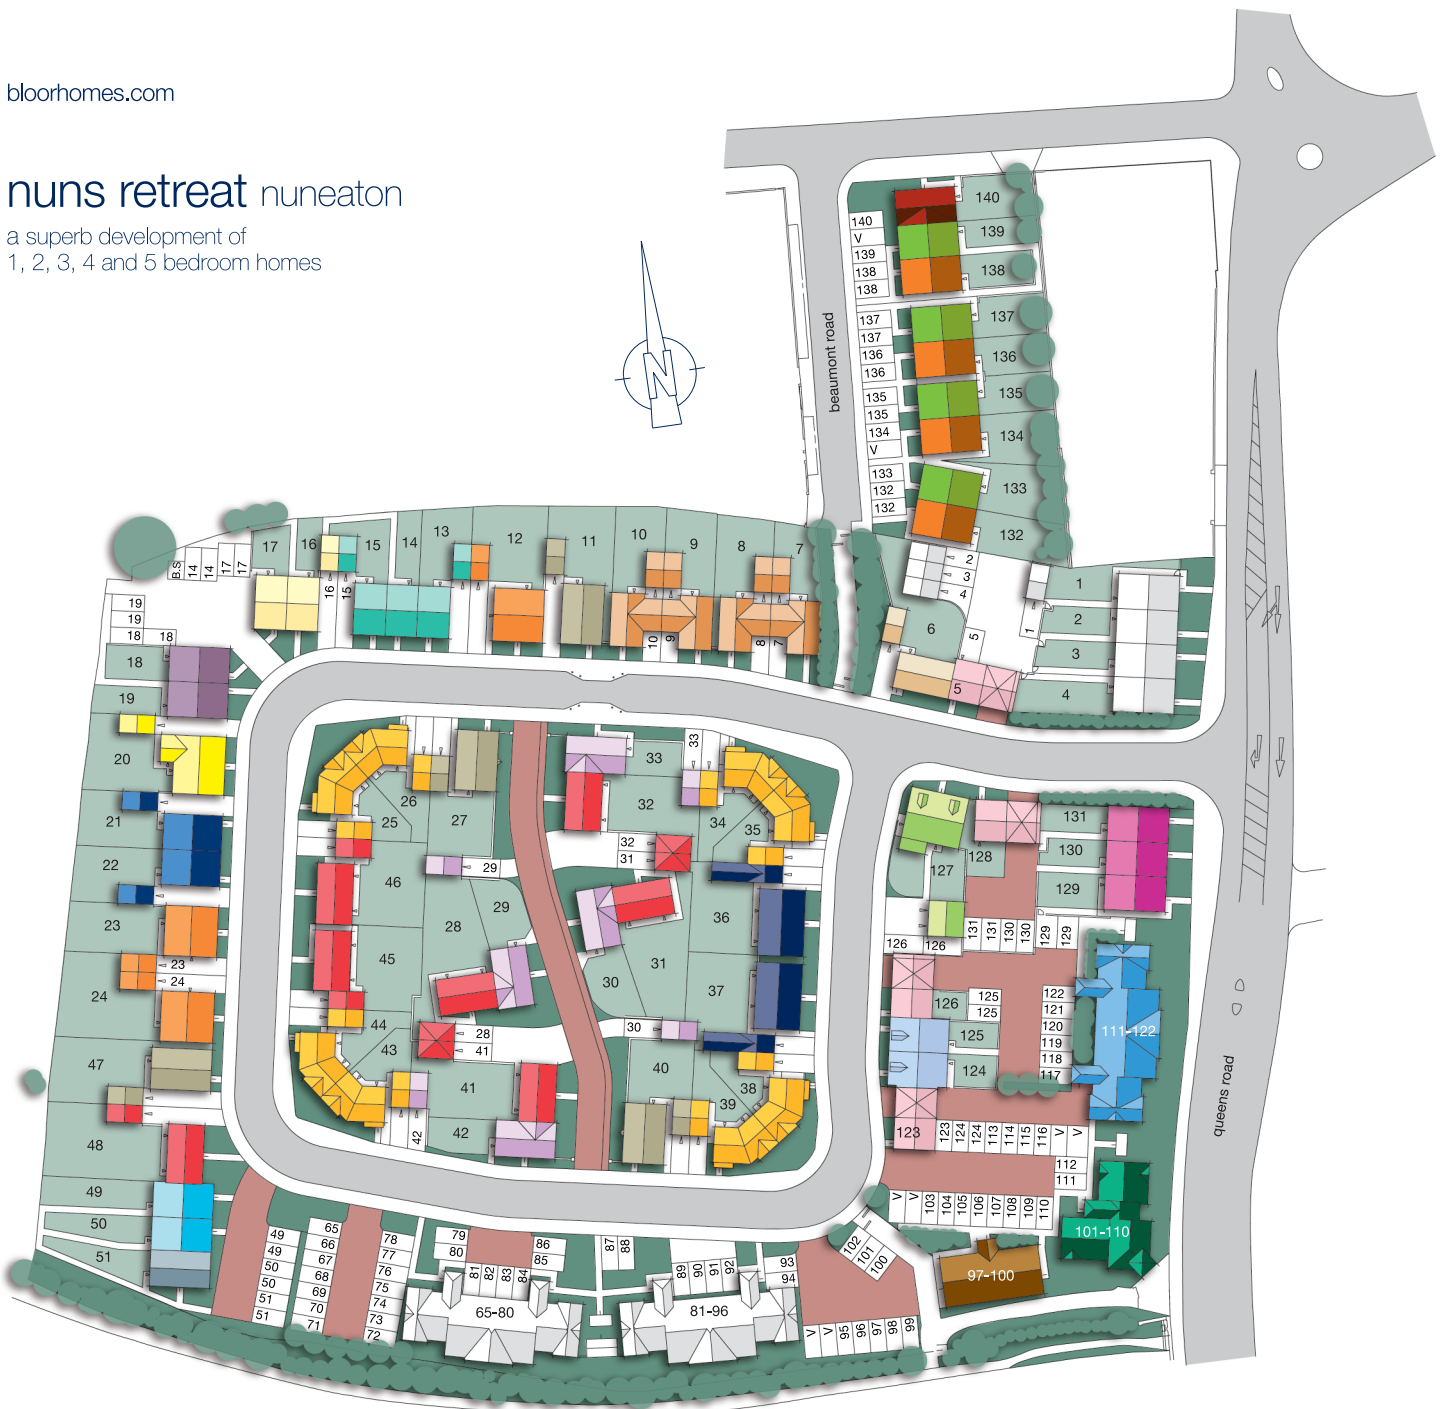

nuns retreat nuneaton

a superb development of
1, 2, 3, 4 and 5 bedroom homes

- | | | | |
|--|--|--|---|
| ■ the goodwood
one & two bedroom apartments | ■ the bramwell
three bedroom home | ■ the langley
three bedroom home | ■ the chatsworth
four bedroom home |
| ■ the dartmouth & exmoor
one & two bedroom apartments | ■ the chadbury
three bedroom home | ■ the leybourne
three bedroom home | ■ the seighford
four bedroom home |
| ■ the grindale
one & two bedroom apartments | ■ the cranworth
three bedroom home | ■ the swinford
three bedroom home | ■ the wolverley
four bedroom home |
| ■ the highgate
two bedroom home | ■ the dawlish
three bedroom home | ■ the thursley
three bedroom home | ■ the bradgate
five bedroom home |
| ■ the kilborne
two bedroom home | ■ the denham
three bedroom home | ■ the tidbrook
three bedroom home | ■ affordable housing |
| ■ the thetford
two bedroom home | ■ the denston
three bedroom home | ■ the walsham
three bedroom home | |
| ■ the bampton
three bedroom home | ■ the hampton
three bedroom home | ■ the chatsbury
four bedroom home | |